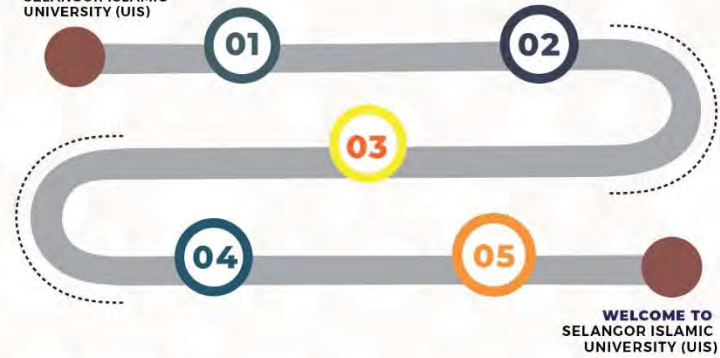

HOW TO APPLY AT UIS?

STUDENT'S JOURNEY TO SELANGOR ISLAMIC UNIVERSITY (UIS)

- 1 Explore our programmes & check your eligibility.
- 2 Submit complete application with supporting documents*
- 3 Received Visa Approval Letter (VAL) & apply for Single Entry Visa (SEV).
- 4 Registration at UIS and make initial payment.
- 5 Arrival in Malaysia and perform medical check-up.